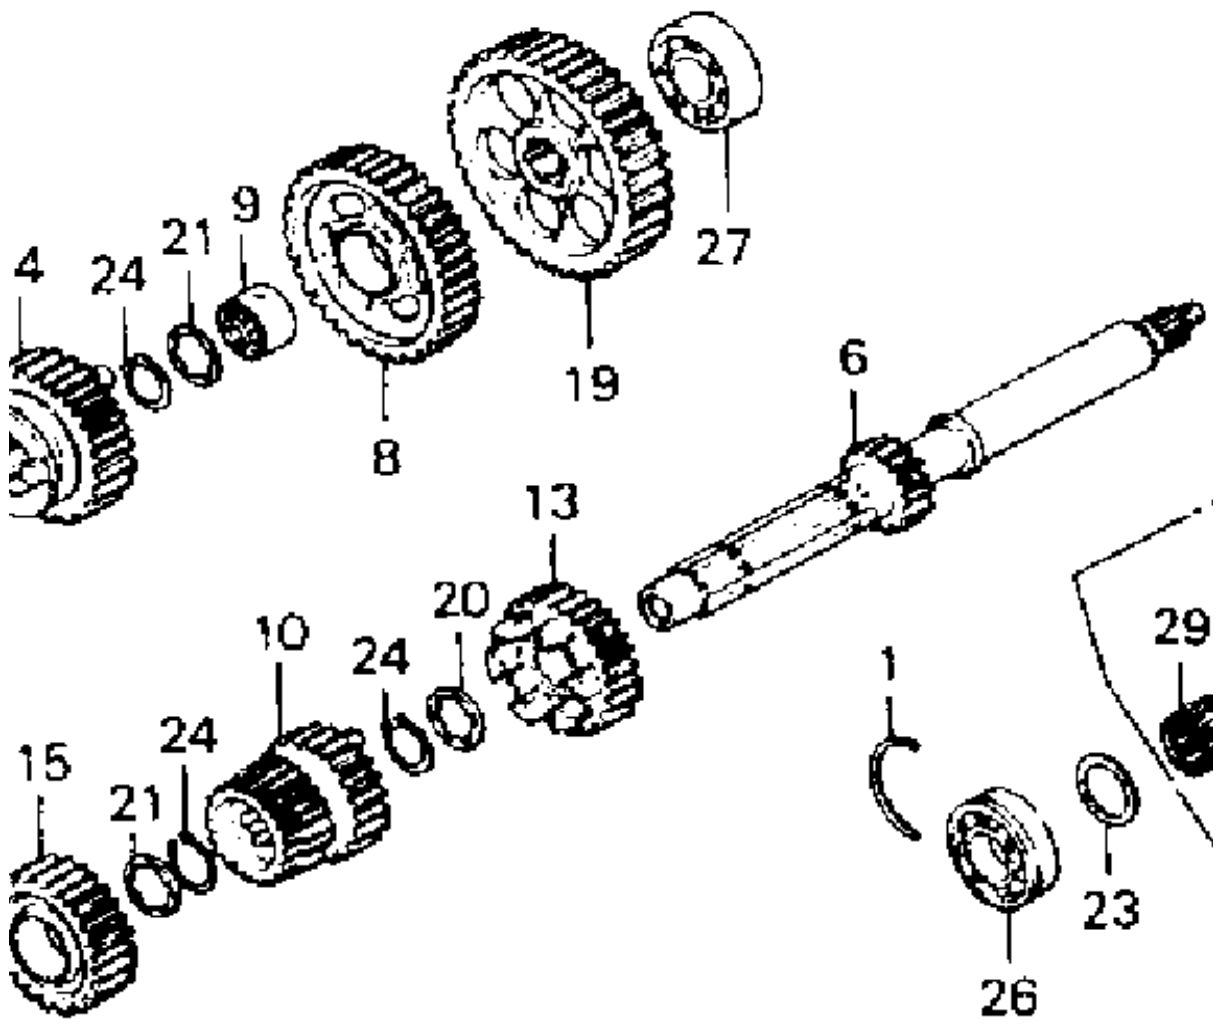

Nr	Partnr	Description	75 Std	76 Std	76 Ltd	77 Std	78 Std	79 Std
1	13495-300-000	Ring a, ball bearing setting	2	2	2	2	2	2
2	13496-300-000	Ring b, ball bearing setting	1	1	1	1	1	1
3	23110-371-000	Sprocket comp., Primary driven	1	1	1	1	1	1

23141-371-4000	Passage, mainshaft oil	1	1	1	1	1	1
23151-371-5000	Holder c, bearing	1	1	1	1		
23151-431-5000	Holder c, bearing						1
23210-371-6000	Mainshaft (18t)	1	1	1	1	1	1
23220-371-7000	Countershaft, transmission	1	1	1	1		
23220-431-7000	Countershaft, transmission						1
23421-300-8050	Gear, countershaft low (45t)	1	1	1	1	1	1
23425-300-9010	Collar, spline, 29x14	1	1	1	1	1	1
23431-371-10000	Gear, mainshaft second & third (24t & 27t)	1	1	1	1	1	1
23440-371-11000	Gear, countershaft second (41t)	1	1	1	1		
23441-431-11000	Gear, countershaft second (40t)						1
23450-371-12000	Gear, countershaft third (36t)	1	1	1	1		
23451-431-12000	Gear, countershaft third (35t)						1
23460-371-13000	Gear comp., Mainshaft fourth (31t)	1	1	1	1	1	1
23471-371-14000	Gear, countershaft fourth (34t)	1	1	1	1	1	1
23481-371-15000	Gear, mainshaft fifth (33t)	1	1	1	1	1	1
23485-300-16020	Bush, 28x20.5	1	1	1	1	1	1

17	23485-410-003	Bush, 28mm						2	2
18	23491-371-000	Gear, countershaft fifth (31t)	1	1	1	1	1	1	1
19	23501-371-000	Gear, final drive (40t)	1	1	1	1	1	1	1
20	90451-371-000	Washer, thrust, 25x31	3	3	3	3	1	1	1
21	90452-371-000	Washer, thrust, 25x34	2	2	2	2	2	2	2
22	90458-292-000	Washer, thrust, 20mm	1	1	1	1	1	1	1
23	90458-506-810	Washer A, thrust, 25mm	1	1	1	1	1	1	1
24	90601-300-000	Circlip, 25mm	5	5	5	5	5	5	5
24	90602-371-000	Circlip, external, 40mm	1	1	1	1			
25	91001-371-008	Bearing, radial ball, 6008u	1	1	1	1	1	1	1
26	91002-300-008	Bearing, 6205	1	1	1	1	1	1	1
27	91002-371-004	Bearing, ball, 6304c	2	2	2	2	2	2	2
28	91004-371-008	Bearing, ball, 6304cs	1	1	1	1	1	1	1
29	91010-300-008	Bearing, needle, 25x32x20	2	2	2	2	2	2	2
30	93600-06020	Screw, flat, 6x20	2	2	2	2	2	2	2