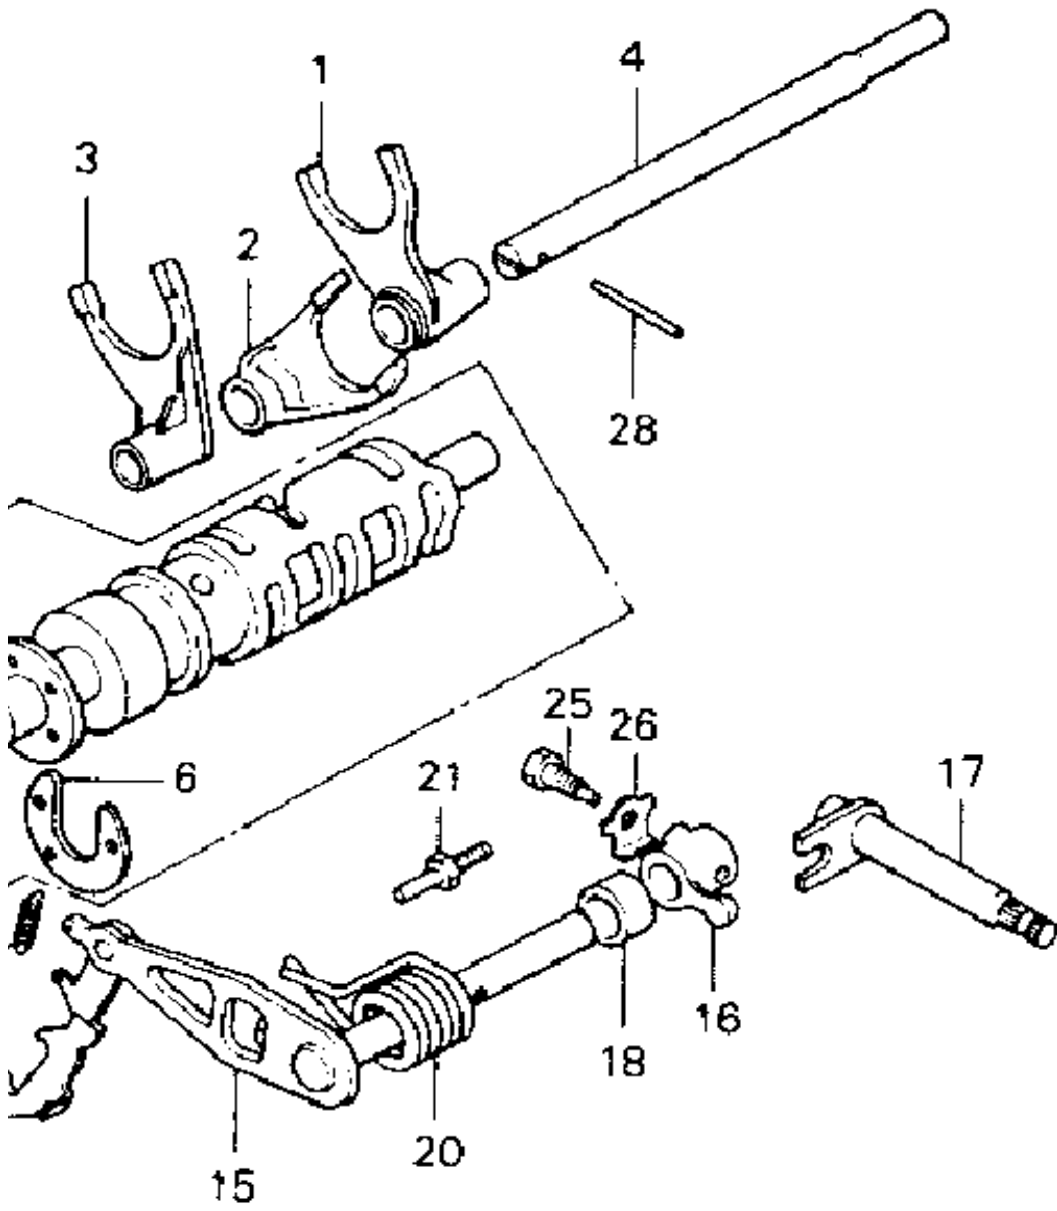

|    |                |                             |   |   |   |   |   |   |   |
|----|----------------|-----------------------------|---|---|---|---|---|---|---|
| 26 | 90406-422-000  | Washer, lock, 8mm           |   |   |   |   |   |   | 1 |
| 26 | 90406-611-000  | Washer, lock, 8mm           | 1 | 1 | 1 | 1 | 1 | 1 | 1 |
| 27 | 90417-041-000  | Washer, gearshift drum side | 3 | 3 | 3 | 3 | 3 | 3 | 3 |
| 28 | 90705-371-000  | Pin, 4x40                   | 1 | 1 | 1 | 1 | 1 | 1 | 1 |
| 29 | 92000-06025    | Bolt, hex., 6x25            | 1 | 1 | 1 | 1 | 1 | 1 | 1 |
| 30 | 93600-06022    | Screw, flat, 6x22           | 1 | 1 | 1 | 1 | 1 | 1 | 1 |
| 31 | 94001-06000-0S | Nut, hex., 6mm              | 1 | 1 | 1 | 1 | 1 | 1 | 1 |
| 32 | 94111-06000    | Washer, spring, 6mm         | 1 | 1 | 1 | 1 | 1 | 1 | 1 |