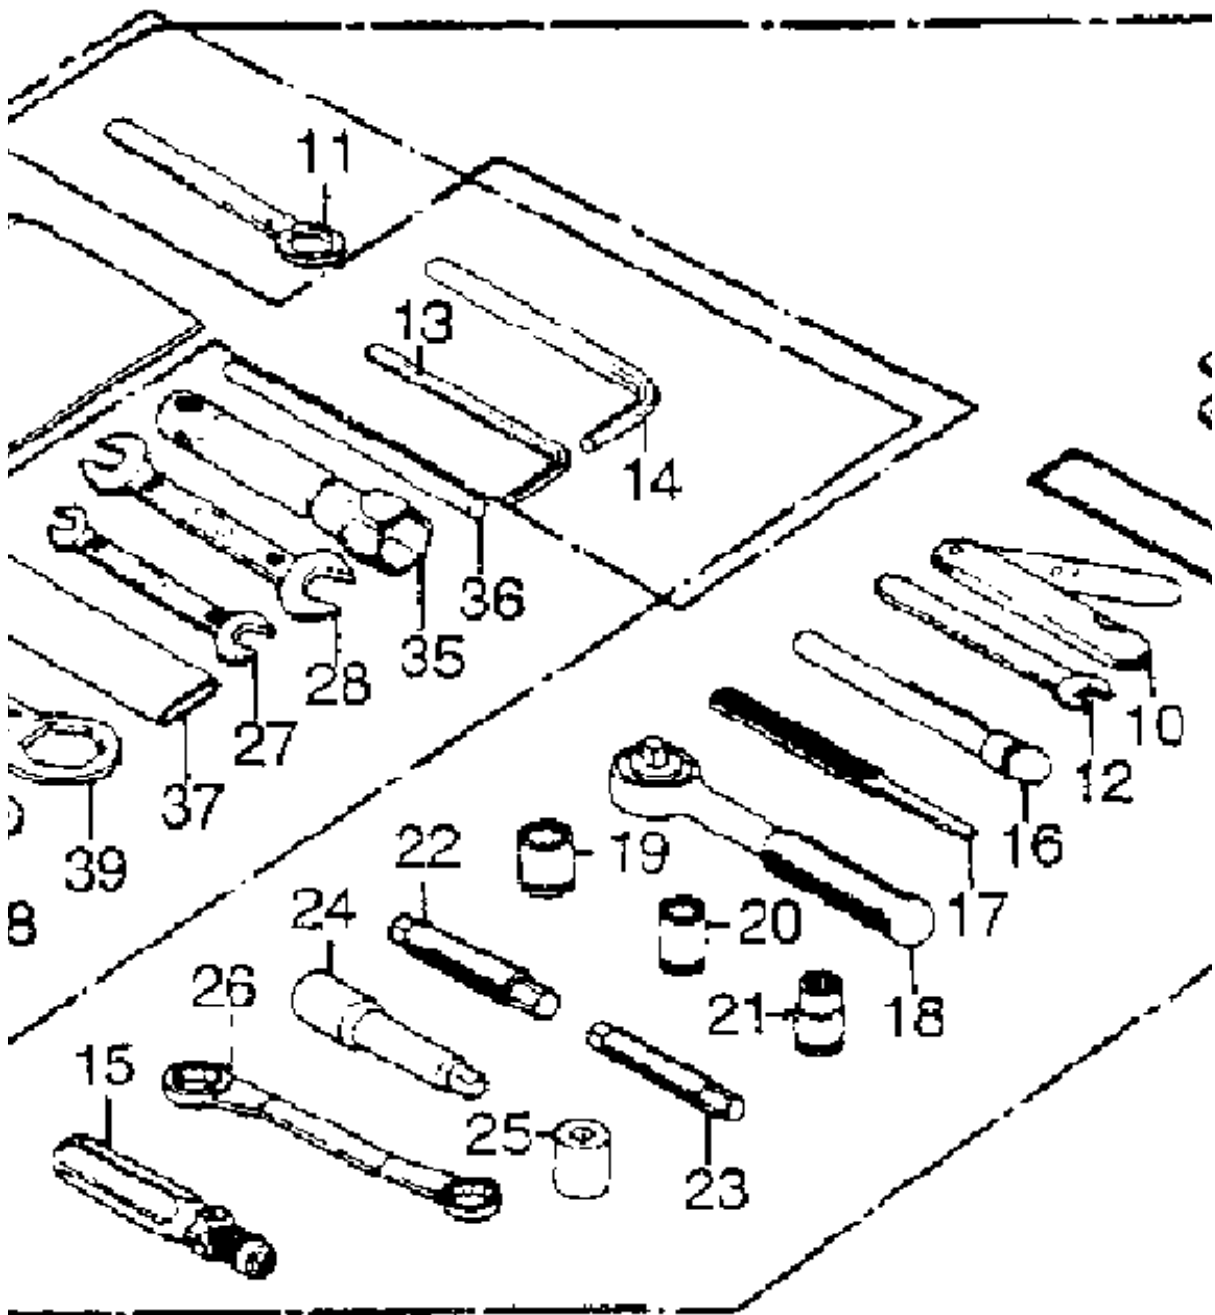

Nr	Partnr	Description	75 Std	76 Std	76 Ltd	77 Std	78 Std	79 Std
1	28300-371-000	Arm, kick starter	1	1	1	1		
1	28300-371-980	Arm, kick starter			1			
2	28306-371-000	Rubber, kick setting	1	1	1	1		
3	28311-329-000	Rubber, kick starter	1	1	1	1		
4	89010-371-000	Tool set	1	1	1	1		

25	89247-371-980	Adapter				1			
26	89252-371-980	Wrench, eye, 10x12				1			
27	89250-371-980	Spanner, 10x12				1			
27	99001-10120	Wrench (open end), 10x12	1	1				1	
28	99001-14170	Wrench (open end), 14x17	1	1				1	
29	99002-13500	Pliers, 135	1	1				1	
30	89232-371-980	Driver 2, phillips				1			
30	99003-10000	Driver 1, plus screw (no 2)	1	1				1	
31	89233-371-980	Driver 3, phillips				1			
31	99003-20000	Driver 2, plus screw (no 3)	1	1				1	
32	89234-371-980	Driver 2, straight slot				1			
32	99003-30000	Driver 3, minus screw (no 2)	1	1				1	
33	99003-40000	Lever, tire	1	1				1	
34	99003-50000	Grip	1	1				1	
35	89216-371-980	Wrench, plug box, 18.5				1			
35	99004-18002	Wrench, box, P18	1	1				1	
36	99005-01000	Bar A, handle	1	1				1	
37	99006-12000	Handle, eye wrench, 120mm	1	1				1	
38	99006-22000	Wrench, eye 22mm	1	1				1	
39	99006-26000	Wrench, eye, 26	1	1				1	
40	99007-45000	Wrench, pin (open end) 45mm	1	1				1	