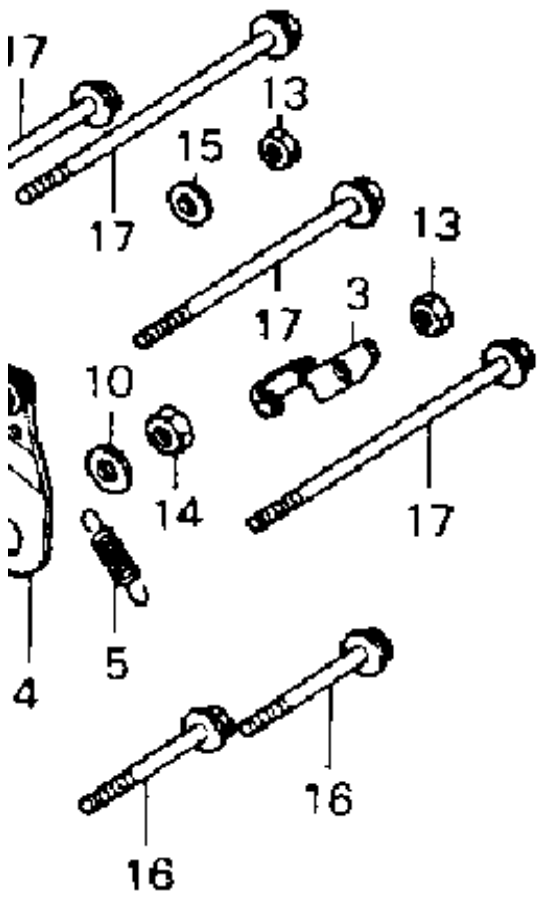

Nr	Partnr	Description	75 Std	76 Std	76 Ltd	77 Std	78 Std	79 Std
1	11342-371-000	Cover, clutch	1	1	1	1	1	1
2	11393-371-000	Gasket, clutch cover	1	1	1	1	1	1
3	15707-371-000	Clip, oil drain tube	1	1	1	1	1	1
4	22810-371-000	Lever comp., Clutch	1	1	1	1	1	1

22815-300-5000	Spring, clutch lever	1	1	1	1	1	1
22820-371-6000	Shaft, clutch release	1	1	1	1	1	1
22830-371-7000	Cam, clutch lever	1	1	1	1	1	1
22841-300-8000	Bolt, clutch adjusting	1	1	1	1	1	1
22860-300-9006	Retainer comp., Clutch ball	1	1	1	1	1	1
90402-822-10000	Washer, head, 8mm	1	1	1	1	1	1
91205-035-11303	Oil seal, 14x24x5	1	1	1	1	1	1
91301-283-12005	O-ring, 5x2.4	1	1	1	1	1	1
94001-1306000-0S	Nut, hex., 6mm	2	2	2	2	2	2
94002-1408000-0S	Nut, hex., 8mm	1	1	1	1	1	1
94101-1506000	Washer, plain, 6mm	1	1	1	1	1	1
95700-1606035-00	Bolt, flange, 6x35	2	2	2	2	2	2
95700-1706085-00	Bolt, flange, 6x85	4	4	4	4	4	4