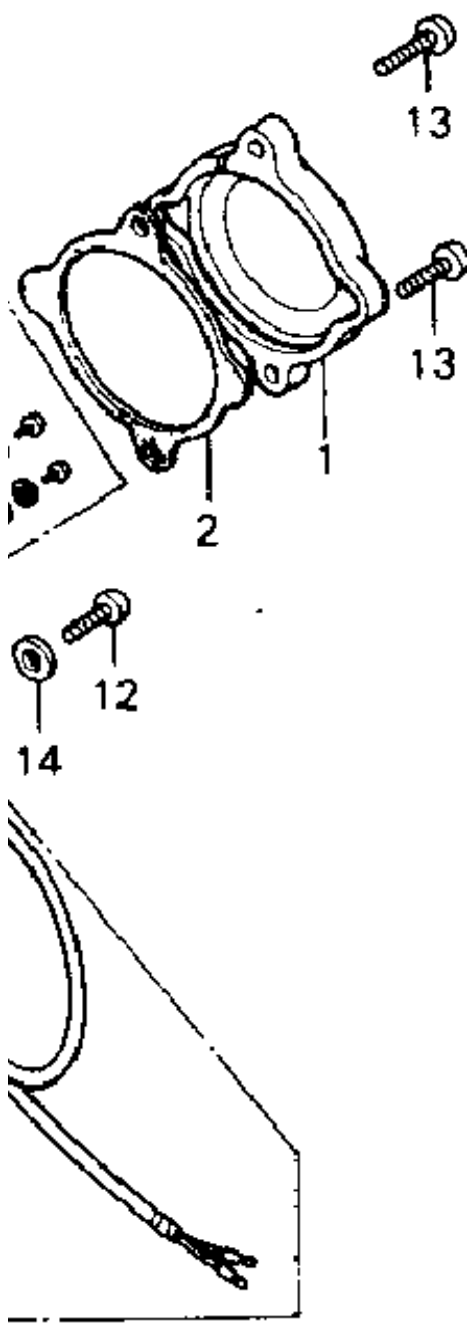

Nr	Partnr	Description	75 Std	76 Std	76 Ltd	77 Std	78 Std	79 Std
1	30070-371-000	Cover, breaker	1	1	1	1	1	1
2	30079-371-000	Gasket, breaker	1	1	1	1	1	1
3	30200-371-004	Points, assy.	1	1	1	1	1	1
4	30203-292-003	Points, R.	1	1	1	1	1	1
5	30204-292-003	Points, L.	1	1	1	1	1	1

6	30220-431-004	Advancer assy., spark	1	1	1	1	1	1
7	30375-371-000	Case, points	1	1	1	1	1	1
8	30376-371-8000	Gasket, points	1	1	1	1	1	1
9	90441-028-010	Washer, sealing, 6mm	1	1	1	1	1	1
10	90486-028-000	Washer, spark advancer, setting	1	1	1	1	1	1
11	92000-06014	Bolt, hex., 6x14	1	1	1	1	1	1
12	93500-06012	Screw, pan, 6x12	2	2	2	2	2	2
13	93500-06020	Screw, pan, 6x20	4	4	4	4	4	4
14	94101-06000	Washer, plain, 6mm	2	2	2	2	2	2